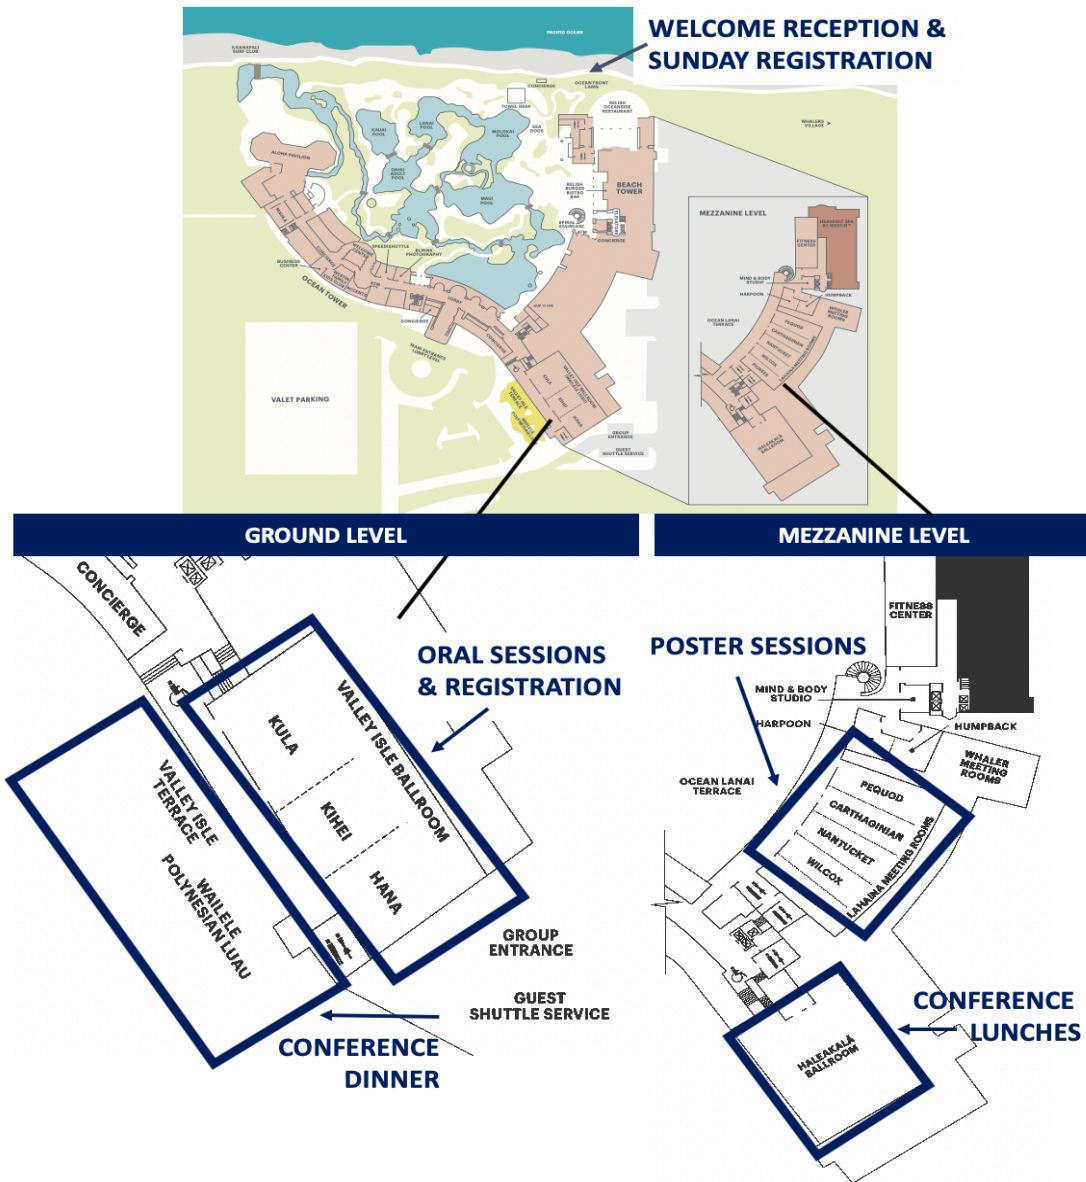

# Venue Layout

*The Westin Maui Resort & Spa, Kaanapali*

## COLA EVENT BY LOCATION

- **Sunday Welcome Reception & Registration:** 17:00-19:00, Ocean Front Lawn.
- **Registration:** Monday, 8:30-18:00; Tuesday-Friday, 7:30-18:00, Valley Isle Lounge (Ballroom).
- **Oral Sessions:** Monday-Friday, Valley Isle Ballroom.
- **Poster Sessions:** Lahaina Meeting Rooms.
- **Exhibit:** Valley Isle Lounge & Lahaina Rooms.
- **Lunches:** Haleakala Ballroom.
- **Conference Dinner:** Wailele Polynesian Luau, Valley Isle Terrace.
- **COLA Executive Committee Meeting:** Tuesday, 18:00, Whaler Meeting Rooms